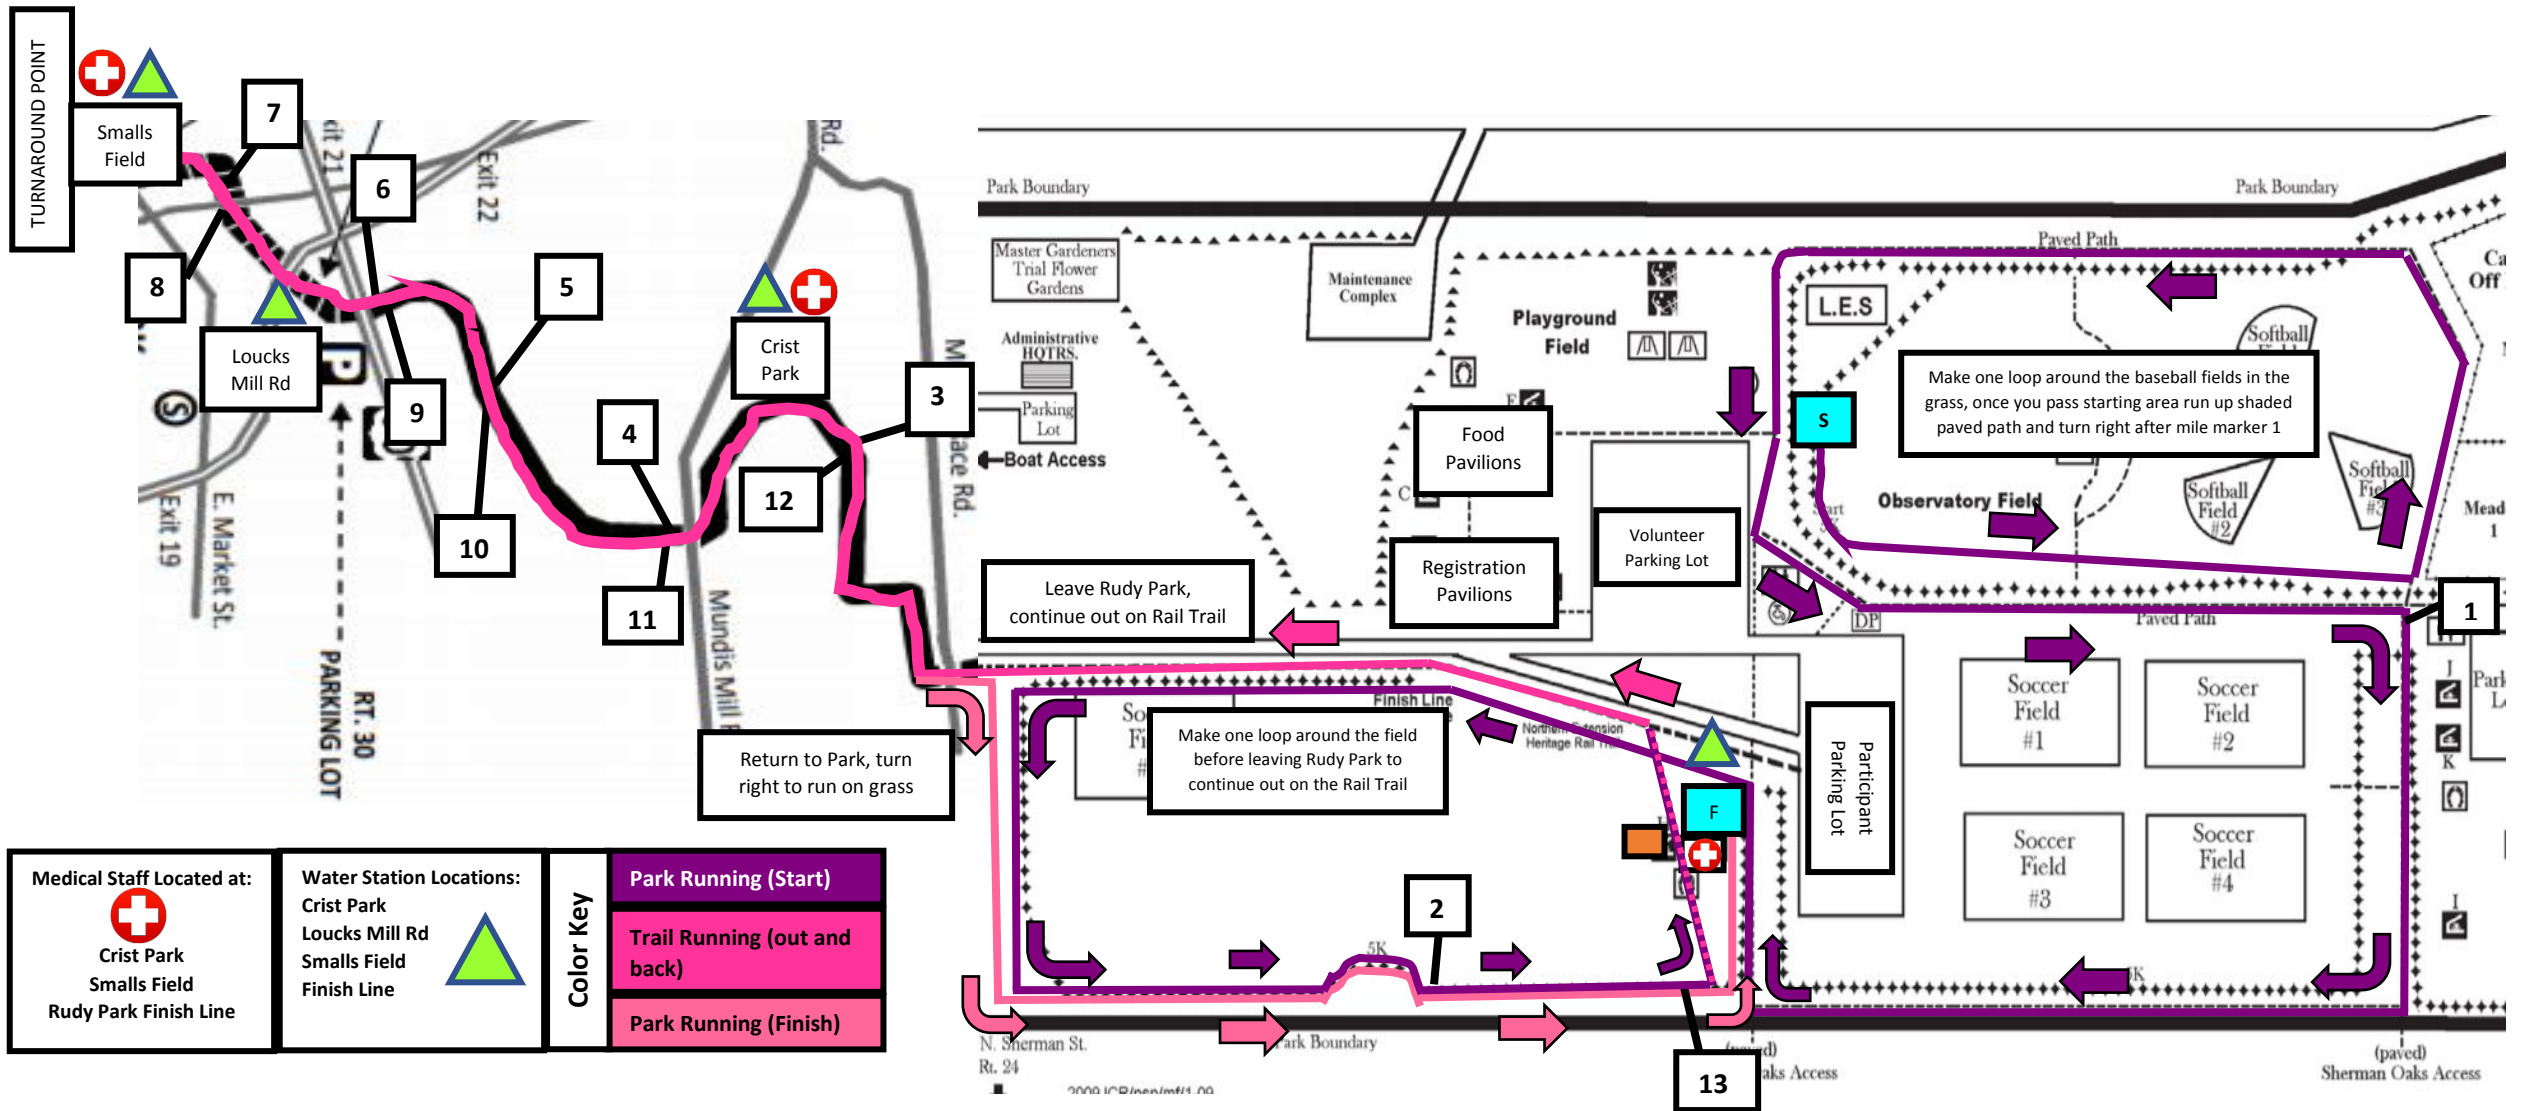

HALF MARATHON ROUTE

MAP NOT TO SCALE
MILE MARKERS ARE APPROX.

Medical Staff Located at:  Crist Park Smalls Field Rudy Park Finish Line	Water Station Locations: Crist Park Loucks Mill Rd Smalls Field Finish Line 	Color Key Park Running (Start) Trail Running (out and back) Park Running (Finish)
--	---	---