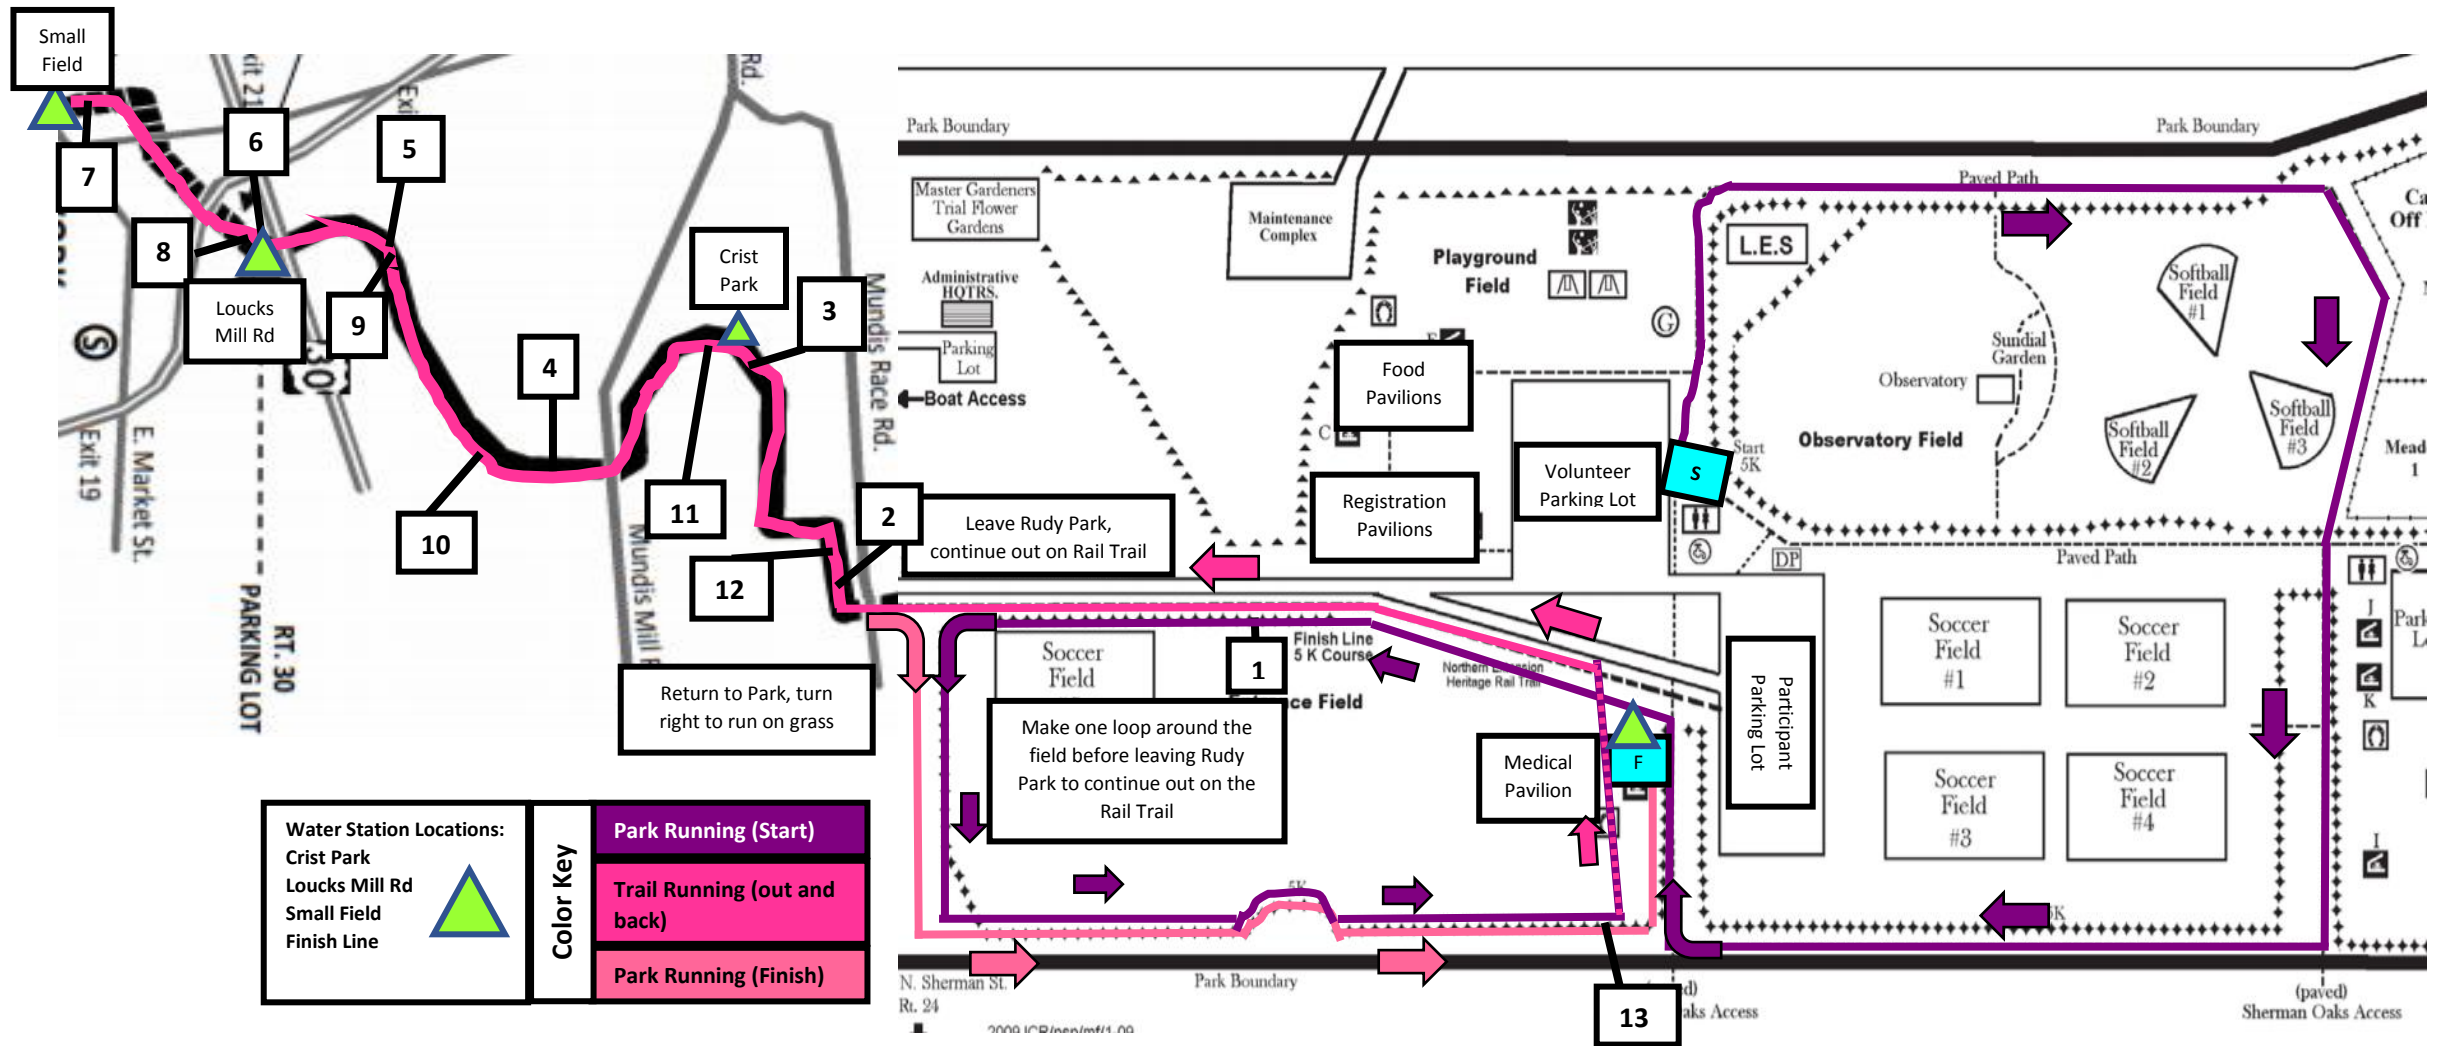

HALF MARATHON ROUTE

MAP NOT TO SCALE
MILE MARKERS ARE APPROX.

Water Station Locations: Crist Park Loucks Mill Rd Small Field Finish Line		Color Key Park Running (Start) Trail Running (out and back) Park Running (Finish)
---	---	---